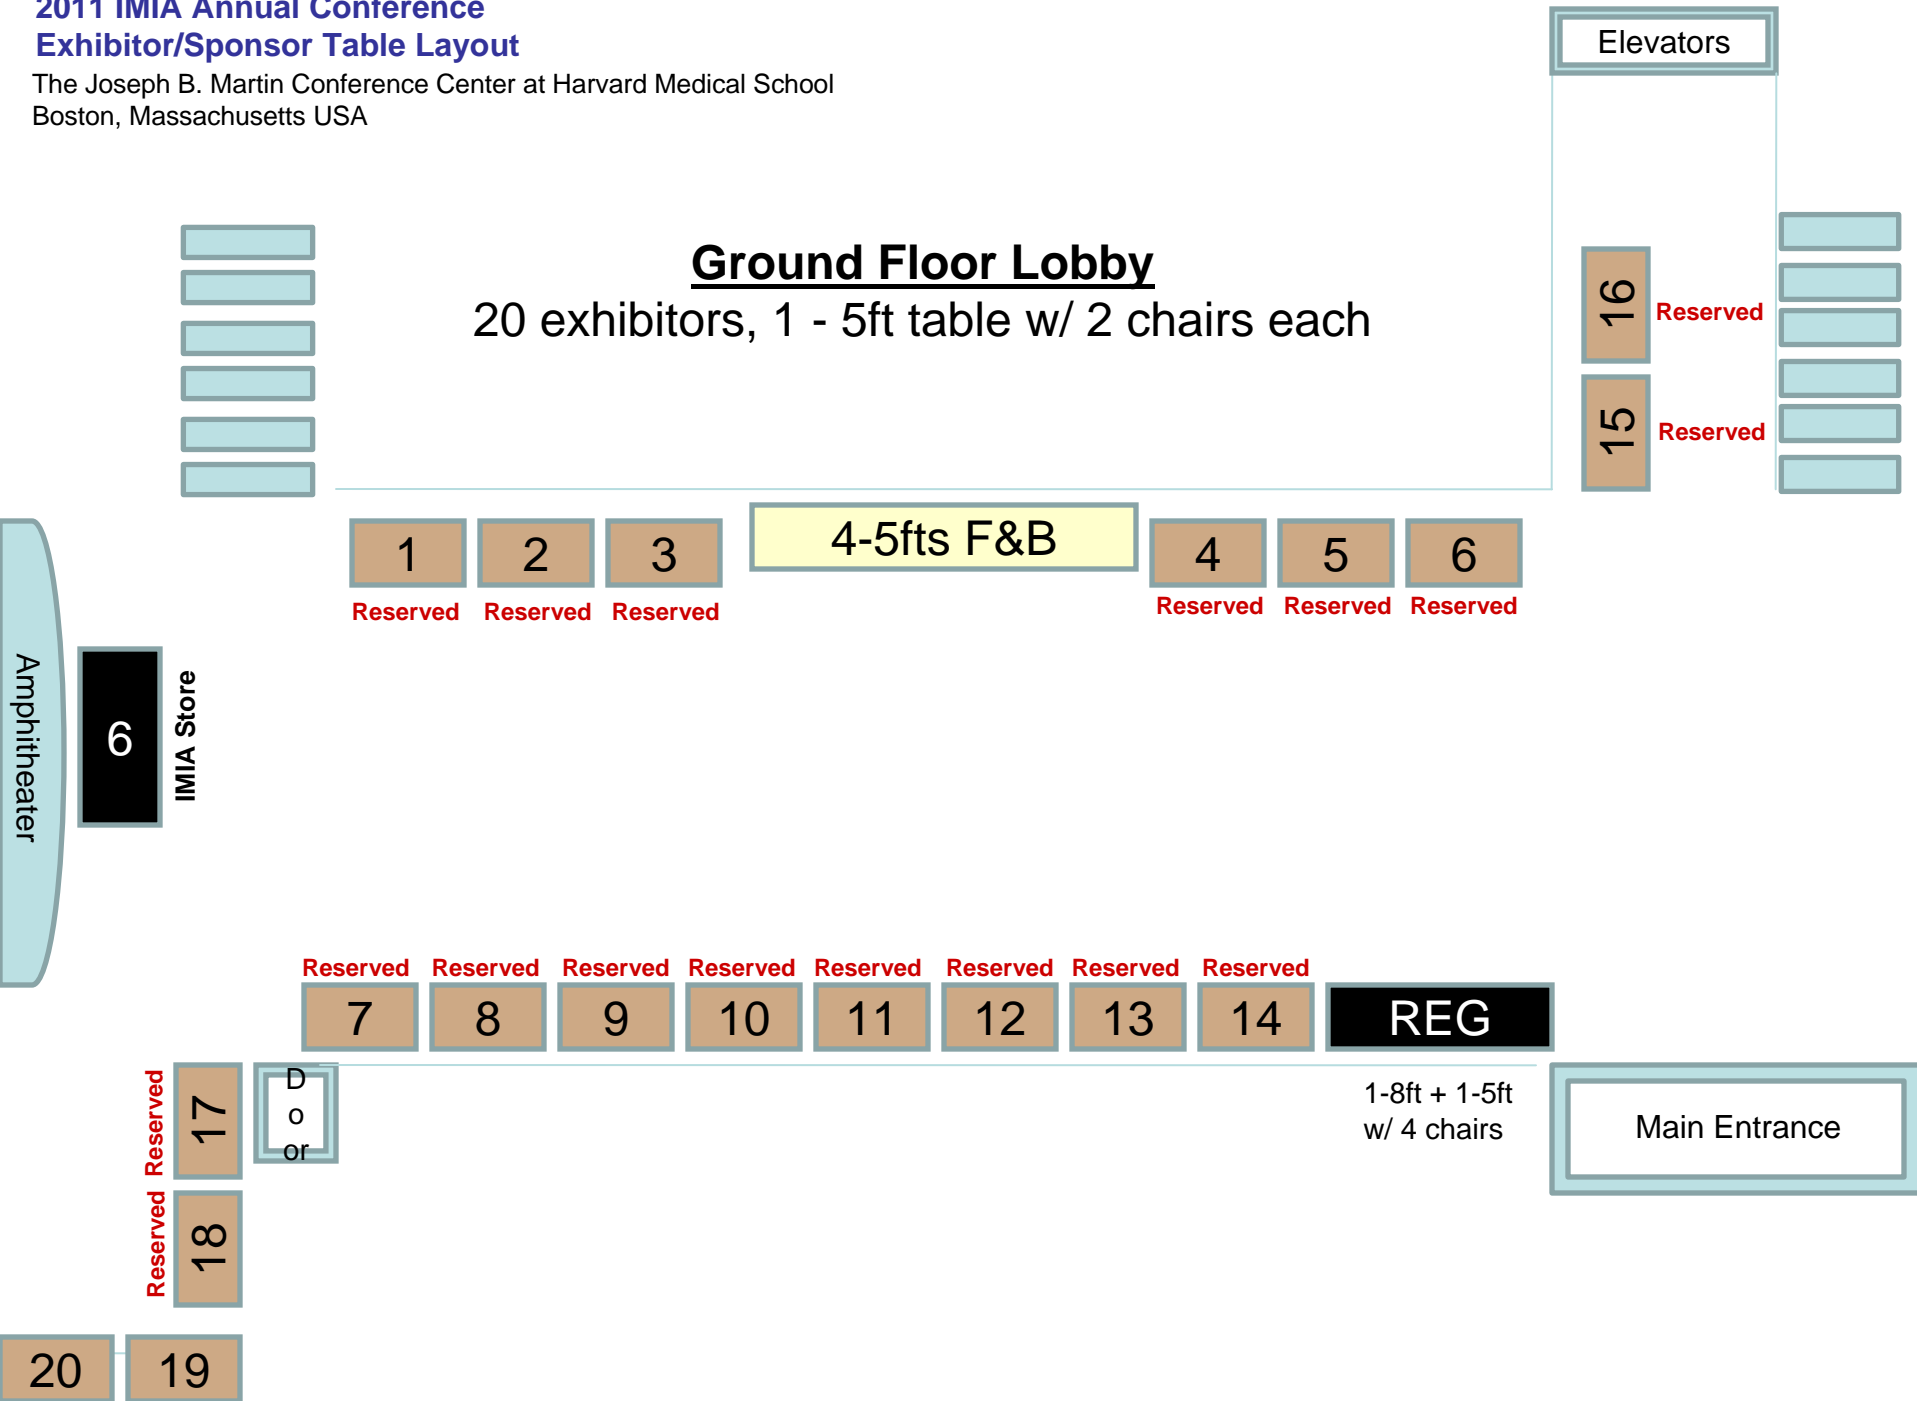

2011 IMIA Annual Conference Exhibitor/Sponsor Table Layout

The Joseph B. Martin Conference Center at Harvard Medical School
Boston, Massachusetts USA

**2011 IMIA Annual Conference
Exhibitor/Sponsor Table Layout**

The Joseph B. Martin Conference Center at Harvard Medical School
Boston, Massachusetts USA

21

22

Reserved

23

24

60"

2-5ft's
Coffee

1st Floor Balcony & Catwalk
4 exhibitors, 1 - 5ft table w/ 2 chairs each

2011 IMIA Annual Conference
Exhibitor/Sponsor Table Layout

The Joseph B. Martin Conference Center at Harvard Medical School
Boston, Massachusetts USA

2nd Floor Lounge

4 exhibitors, 1 - 5ft table w/ 2 chairs each