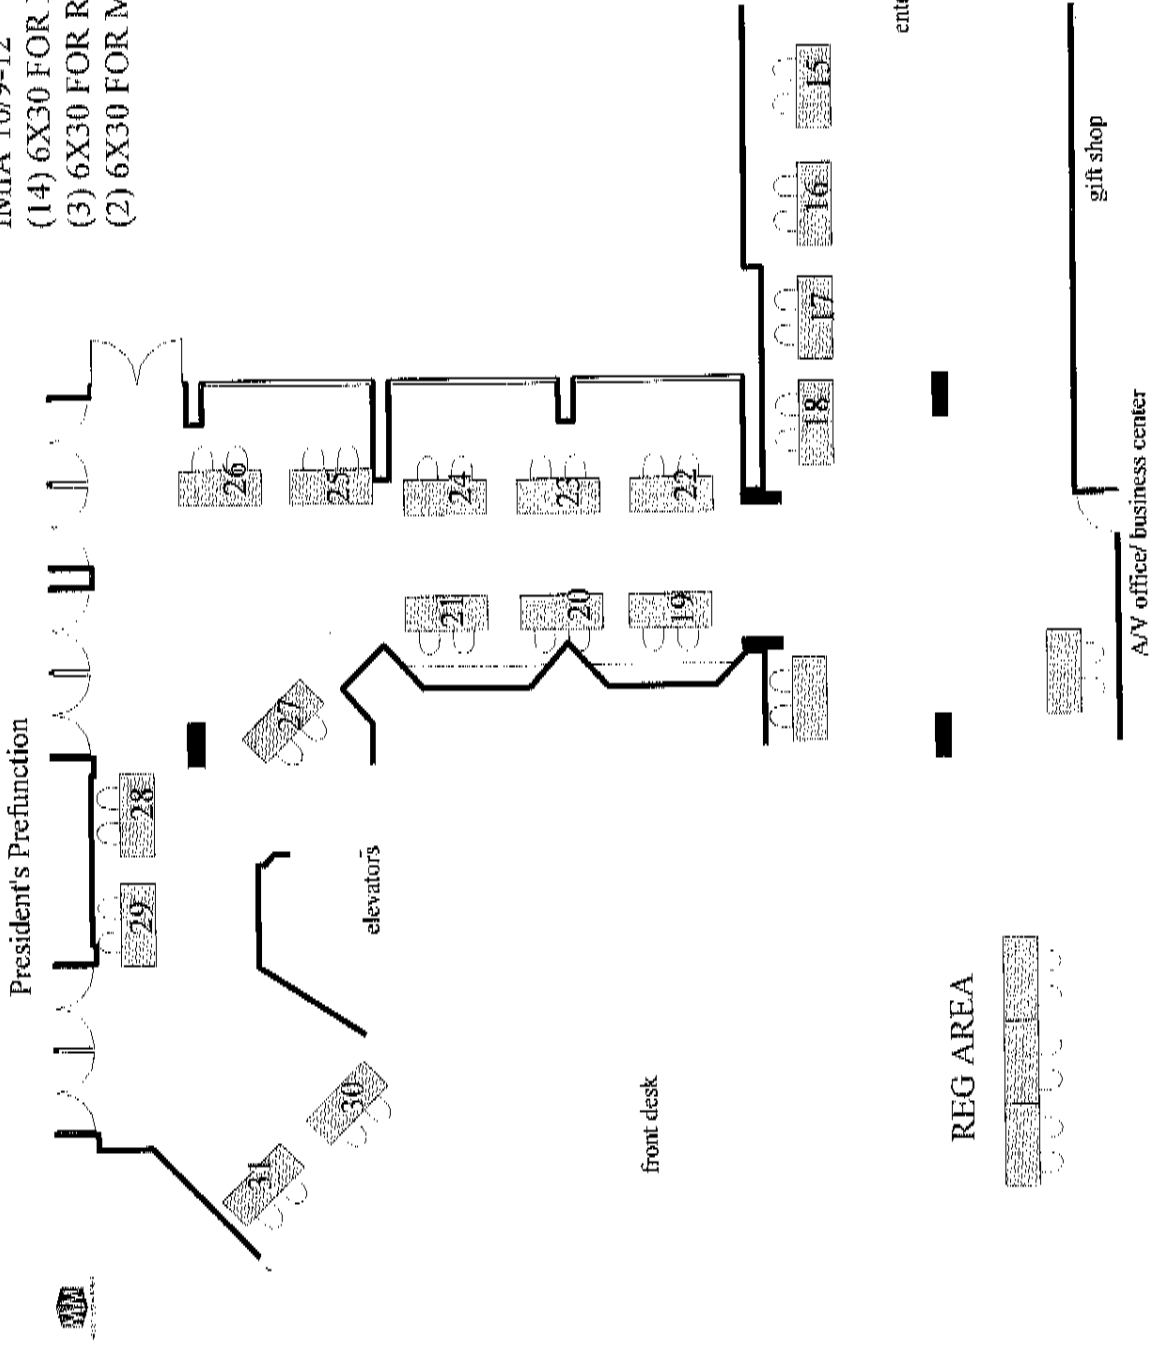

Courtyard Reception

- IMIA 10/9-12
- (14) 6X30 FOR EXHIBITS
- (3) 6X30 FOR REG
- (2) 6X30 FOR MATERIALS

IMIA 10/9-12
(14) 6X30

Pre Function